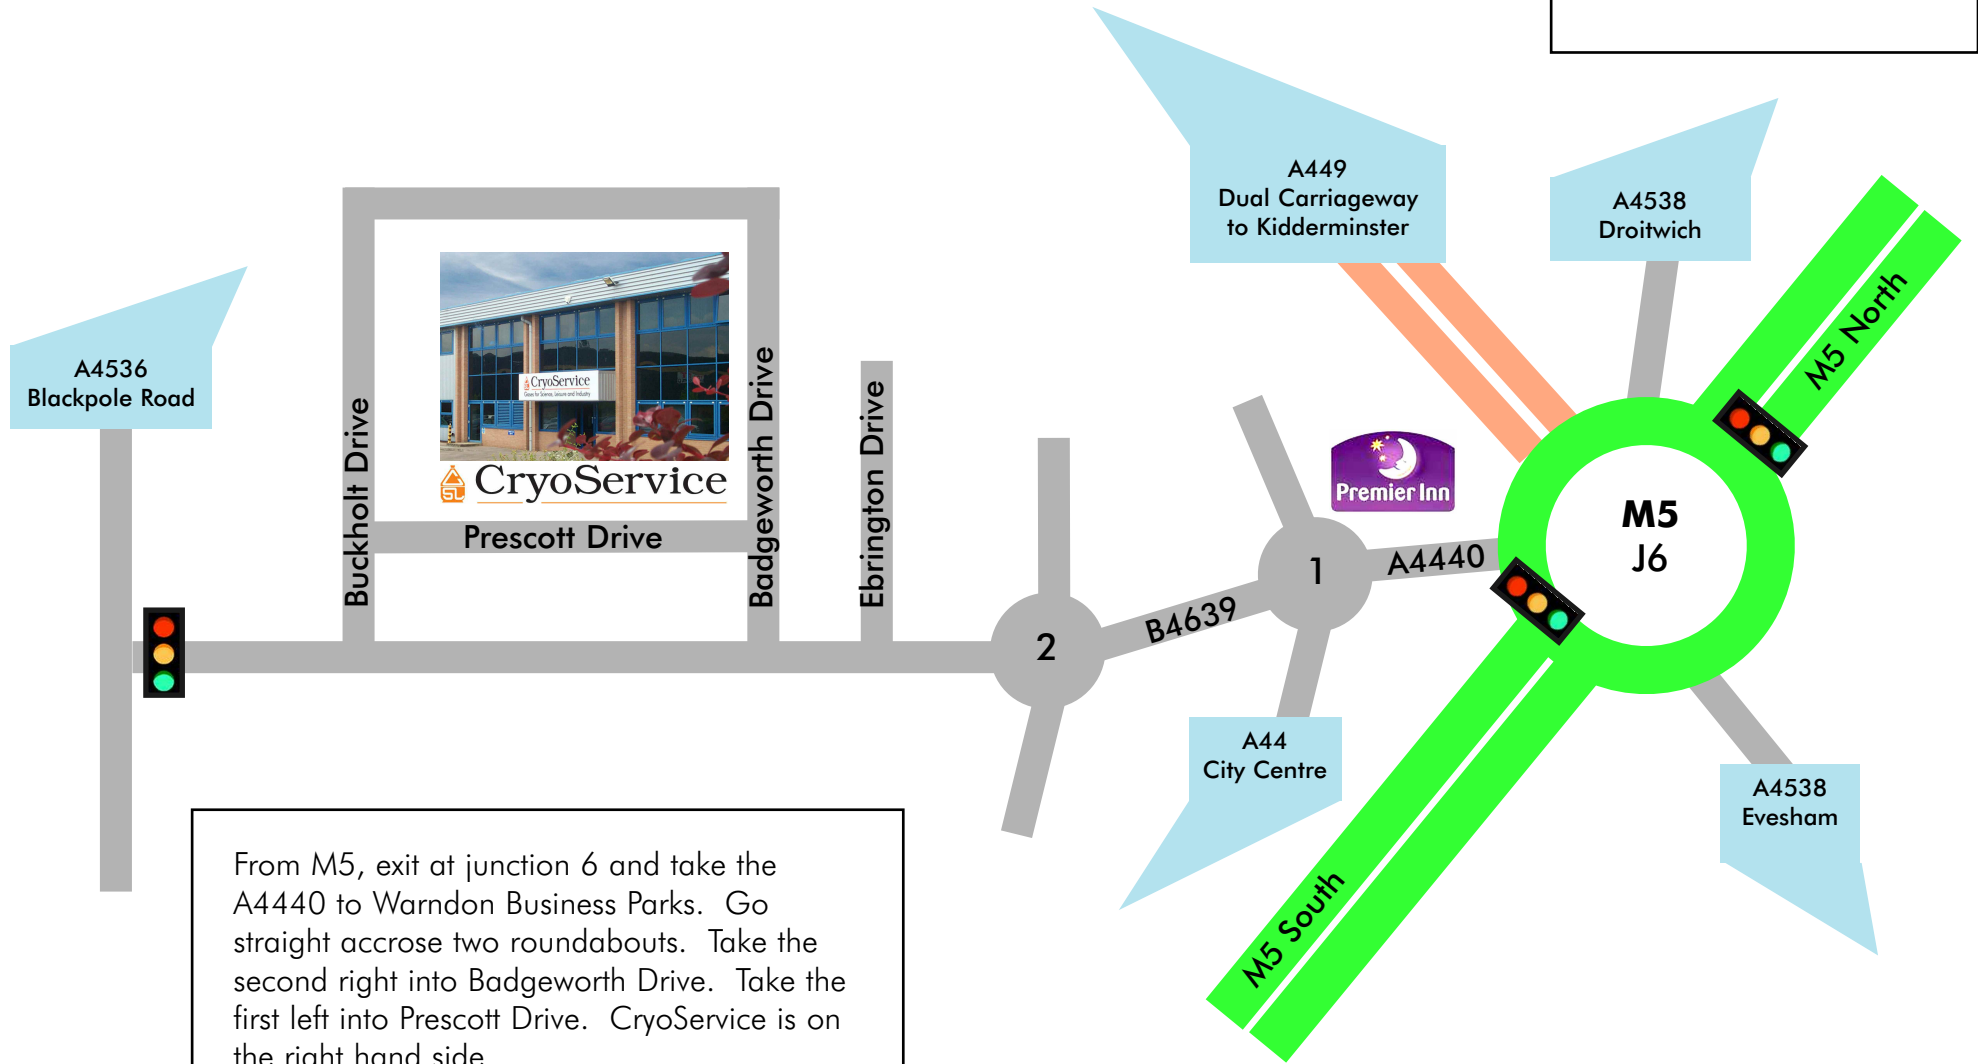

**Worcester Head Office:**  
Warndon Business Park  
Worcester  
WR4 9RH  
  
TEL:- 01905 758200

From M5, exit at junction 6 and take the A4440 to Warndon Business Parks. Go straight accross two roundabouts. Take the second right into Badgeworth Drive. Take the first left into Prescott Drive. CryoService is on the right hand side.